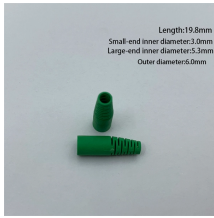

Yudu Galvanized Cable Tray

Search the world's information, including webpages, images, videos and more. Google has many special features to help you find exactly what you're looking for.