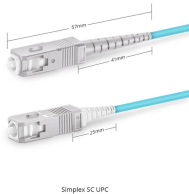

Heavy duty cable trays and cable ladders are manufactured from pre-galvanized, electro-galvanized, or hot-dipped galvanized sheet metal, designed to meet ideal environmental working conditions for ...