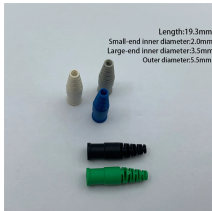

Wavelength Division Multiplexing (WDM) stands out as a cornerstone, enabling multiple data streams to travel simultaneously over a single fiber. This guide delves into the principles, types, ...