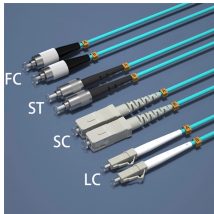

What is the price for cable tray end capping

What is the price for cable tray end capping

The neoprene end cap is used to cover exposed ends of cable tray sections.

Can't find what you are looking for? Please fill out our non-stock/special order form and we'll get right back to you. Thanks!

Everyday low prices on the brands you love. Order Quest Mfg Cable Tray Rubber End Cap, White, 50 pack, CT0037-08 at Zoro . Great prices & free shipping on orders over \$50 when you sign in or ...

These rubber caps are suitable to use with zinc wire mesh cable trays. This wire mesh cable tray rubber cap is constructed of durable, weather and chemical resistant steel to deliver high durability, ...

Shop Protective End Caps, 0.38 In.W X 1.5 In.H, Black, Sold In Pairs By Chatsworth (10642-001) At Graybar, Your Trusted Resource For Cable Tray Fittings And Other Chatsworth Products.

	<p>End Cap - Fiber Cable Tray Channel Fiber Savvy CM-T5-8359-EC Size 5" 10" 15" Style End Cap Price: \$13.00</p>
	<p>Home > Networking & Racks > Cable Management > Ladder Racks > Cable Tray Rubber End Cap - 50 pk (White) By Quest Manufacturing Cable Tray Rubber End Cap - 50 pk (White) SKU: CT0037-08 ...</p>
	<p>Quest offers rubber end caps for covering terminated/jagged cut ends of cable tray. Not only does it make the trays look professional, but it also protects the installers from cuts and unnecessary harm.</p>
	<p>End Closing Kit, 12", Black Includes One End Closing Tube and Two Corner Clamps: For Closing the Stringers of a Single Piece of Runway, 12", Black, For Use with 12" Runway</p>