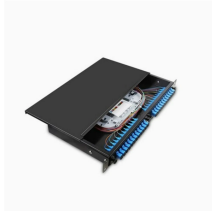

If you say that something is a particular amount maximum, you mean that this is the greatest amount it should be or could possibly be, although a smaller amount is acceptable or very possible.