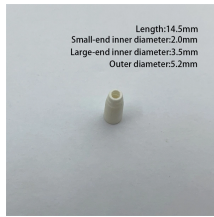

Discover the most common power cord types for data centers. Learn the differences between C13, C14, C19, and C20 with our easy power cord types chart.