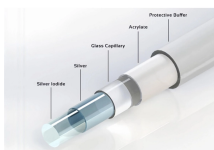

Refers to the approximate height of a cable tray used for specifying. Selecting a specific height will show cable trays with that height, as well as cable tray accessories compatible with that height.

Our wind certification report provides you with list of acceptable B-Line series cable tray supports, fittings and covers based off of the environmental conditions, cable loading, and type of cable tray in your ...