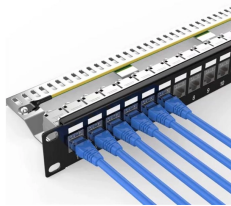

Vakatataro me baleta na 1 Kato ni Veisoliyaki ni Fiber Optic ... Features Total enclosed structure for maximum protection Durable ABS material with wet-proof, ulu, ivakadinadina ni kuvu, ivoli (IA na ...