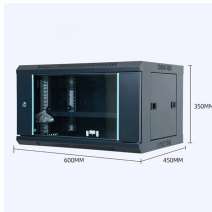

They host circuit breakers designed to safely distribute the correct amount of electricity to every room and outlet in your home. The Home Depot has all your breaker box needs covered, with a wide ...