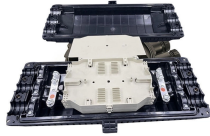

## US Fireproof Cable Tray Accessories

These are the most corrosion-resistant tray systems we offer for routing cable and hose in configurations such as curves, slopes, and tees. Cut, bend, and connect the wire mesh trays.