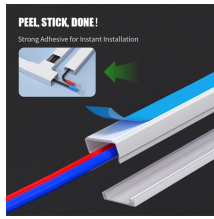

Tuvalu is a Polynesian island country, comprising nine dispersed, low-lying islets and atolls in the South Pacific Ocean. It is the 4th smallest country in the world with 26 km² of land across...