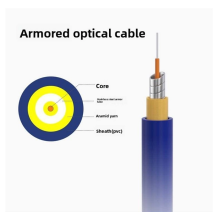

Tuvalu is a group of nine low-lying islands and atolls in the South Pacific that form the fourth smallest country in the world. It is also one of the most isolated and remote independent countries in the world.