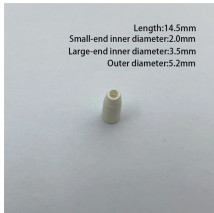

Tuvalu, a small country in the Pacific Ocean made up of nine coral islands, is reckoning with a future where it may no longer be habitable.