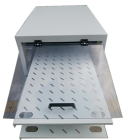

We manufacture and stock Distributions Boxes in various sizes from 3 outlets to 14 outlets: