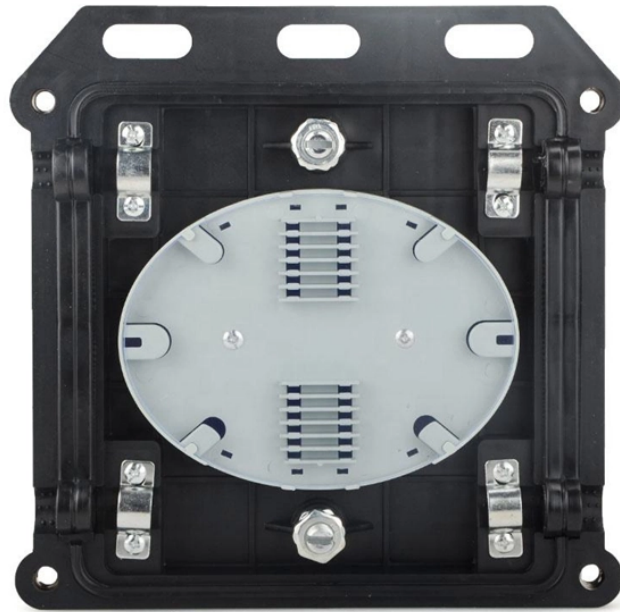

# Thickened Rubber Shell Distribution Box

## Thickened Rubber Shell Distribution Box

Lex Products distribution boxes range from 20-800 Amps and are known for their unprecedented durability, safety and reliability. Whether you need a power distribution box for backup power, ...

PCE Spitz Solid Rubber Enclosure IP44 empty box for custom distro builds. Unbreakable, UV/oil resistant, stackable, 320x320x320mm dimensions.

This Polylok 6-Hole Distribution Box comes complete with a solid cover and (6) pipe seals which accept any 2", 3", or 4" pipe. This box can be used as a 2 Hole, 3 Hole, 4 Hole, 5 Hole, or 6 Hole distribution ...

Our solid rubber distribution boxes are extremely rugged and reliable in use. Their circuit-breakers are arranged inside the housing for optimum protection and can be quickly and easily accessed through ...