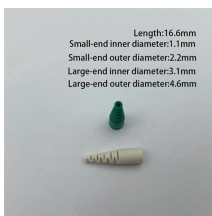

The fascination with the idea of the “world's tallest building” is perennial – as evidenced by the fact that this page has consistently remained the most popular search term and return on our website for ...