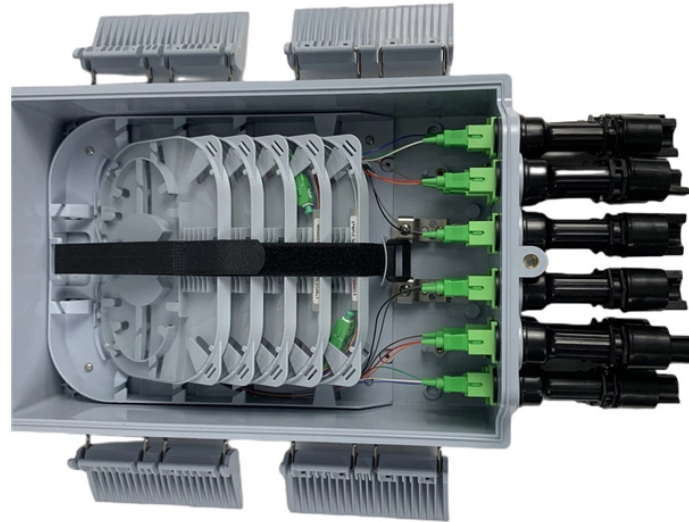

The tallest communication tower