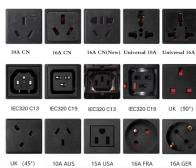

Read and understand this entire manual and any additional site-specific installation documents before attempting to assemble, install, or operate the luminaire. If you have any questions regarding the ...