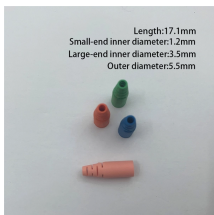

Currently, Thailand is recognised as a developing country and holds significant geopolitical importance in Southeast Asia. It is a unitary state governed under a parliamentary system with a bicameral ...