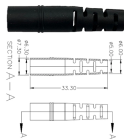

CommScope offers a complete line of easy-to-use access terminals, copper and fiber splice closures, patch closures and accessories to speed deployment.