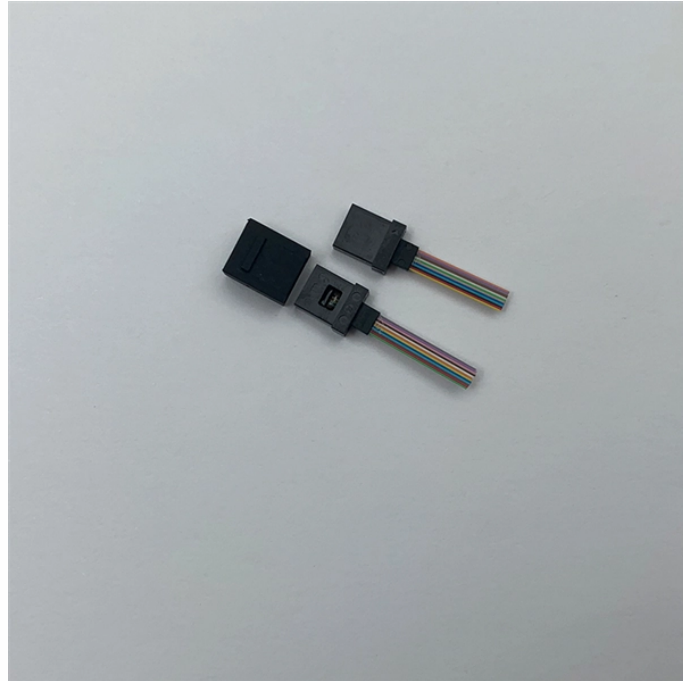

Tefa Drop Fiber Optic Cable

Tefa Drop Fiber Optic Cable

Recognizing that no two networks are alike, Clearfield has developed the industry's widest choice of drop cable solutions – speeding deployments and providing the flexibility of configuration that best ...

Discover optical fiber drop cables for FTTH networks: types (indoor/outdoor, figure-8, duct), applications in homes/enterprises, and key features like LSZH sheaths & FRP reinforcement. ...

CommScope designs and manufactures a comprehensive line of fiber optic drop cables

Support the deployment of fiber optic cables with our toneable drop cable assembly. Its versatility helps you adapt to different installation scenarios and network requirements.

Ready for rugged outside plant environments, our fiber drop cable assemblies perform under extreme conditions, including sun, heat, cold, moisture, and heavy RF interference. We also offer cables that ...

Our range includes durable fiber optic drop wire, versatile flat drop fiber optic cable, and efficient aerial fiber drop cable, each tailored for reliable performance.

Designed and tested to perform in rugged outside plant environments, our fiber drop cable assemblies perform under extreme conditions, including sun, heat, cold, moisture, and heavy RF interference.