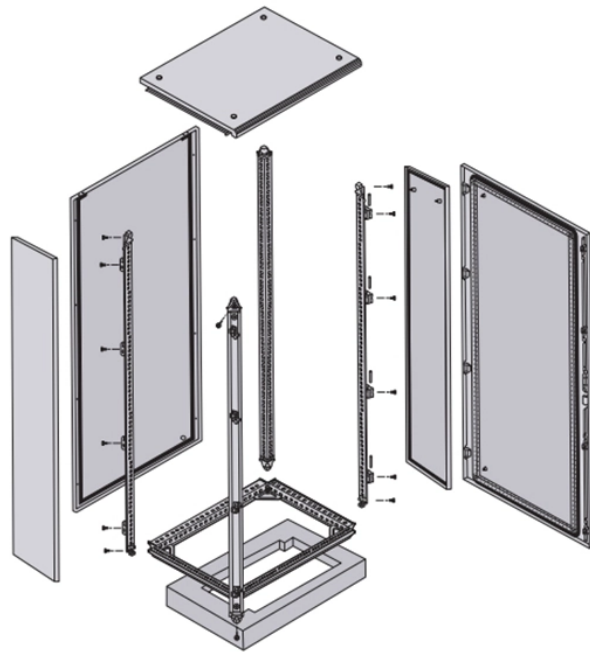

Switch uplink optical port aggregation

Switch uplink optical port aggregation

Faster replacement and priority support, covered for 5 years. High-performance 10G SFP modules for optimal connectivity. An 8-port, Layer 2 switch made for 10G SFP+ connections.

Port aggregation is useful for implementing load balancing and provides a redundant link backup. To allow port aggregation, the basic configuration on all the ports must be consistent. The following list ...

An Aggregation or "Top-of-Rack" switch is designed to connect everything in a rack at high speeds, then have an even bigger pipe out to the rest of the network. The Pro Aggregation does this with it's ...

UPLINK-1 and UPLINK-2 of a PEN passive aggregation module can be connected to the same PEN central optical module. In this way, a maximum of 16 optical ports can transmit and receive signals at ...

In simple campus scenarios, the switch can achieve easy configuration and high information security, while in large-scale interconnecting scenarios, the switch can realize auto-negotiated update of ...