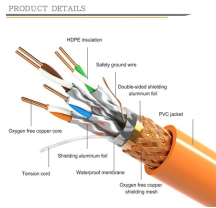

Our free, fun, and effective course helps you learn Swedish with quick, science-based lessons personalized to you.

Characteristics and requirements which are applicable to all three materials (ABS, PVC-U and PVC-C) are covered by the relevant clauses of this International Standard.