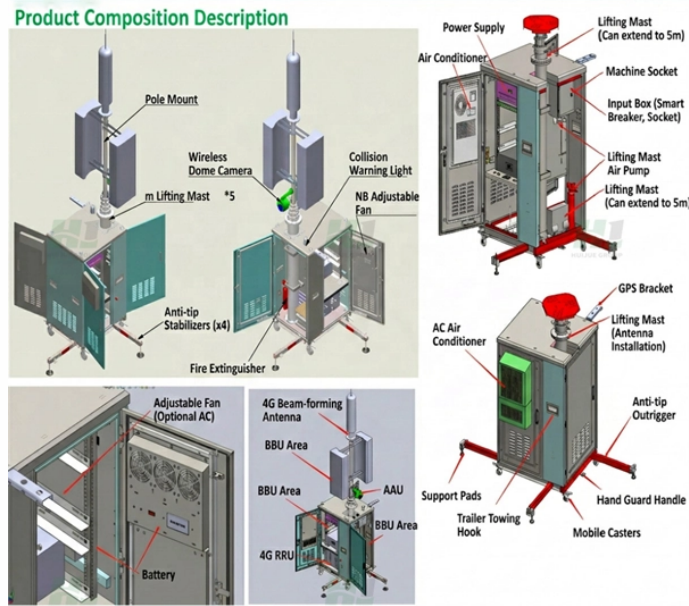

Suriname Cabinet Distribution Box Sales Point

Suriname Cabinet Distribution Box Sales Point

Our sales channels include a pre-sales team of 14 people, 3 direct sales trucks and 3 online shops: HEM2B, Now2SU and avoda. HEM presently employs 100 people, has a fleet of 20 trucks and 6000 ...

The XL type low-voltage power distribution cabinet uses domestically designed new components. The enclosure is made of bent steel plates, featuring a compact structure, easy maintenance, and flexible ...