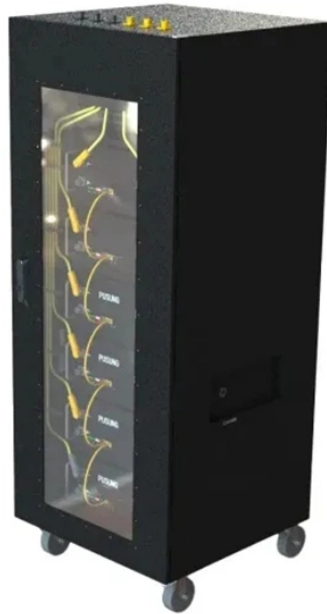

Steel Trough Cable Tray 400 Price Quote

Steel Trough Cable Tray 400 Price Quote

Stocking over 50,000 Shapes, Sizes, Types and Lengths of Steel, Aluminum, Stainless, Brass, Copper, Cold Finish Steel, Tool Steel and Alloy Steels among our network of warehouses, at Wholesale Prices.