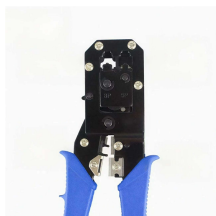

I'd get the monster Surly front rack that fits the Ogre. You'll have no problem mounting a rear pannier or as much as you'd ever want.