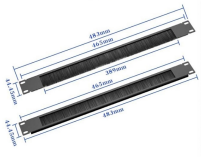

Upgrade to a new front steer rack and pinion steering for a stock framed 67-69 Camaro/Firebird or 68-74 Nova. No need to take your car to the chassis shop to have a rack installed, do it in your garage.