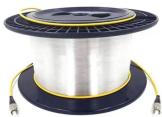

Stainless Steel Cable Tray Unit

Stainless Steel Cable Tray Unit

Achieve a clean, professional cable management system with the Kable Kontrol® Stainless Steel Cable Tray Straight Sections. Constructed from high-quality 304 stainless steel with a chrome finish, these ...

Choose from our selection of cable trays, including over 850 products in a wide range of styles and sizes. Same and Next Day Delivery.

Increasing in popularity over recent years, and commonly used in Food and Beverage industries, Stainless Steel Wire Basket Cable Tray is a lightweight and more cost-effective solution to your cable ...

Steel Cable Tray Steel Cable Tray systems are Certified CSA Cable Tray, UL listed, and NEMA certified and are available in the following material types 316 Stainless Steel Cable Tray, 304 Stainless Steel ...

Durable Cope Trof cable trays in 304/316 stainless steel for secure, efficient routing.

These stainless steel wire mesh cable trays suspend cables and ensure that your important wires and cables are safely organized and out of your way. The design of these cable baskets allows for floor ...