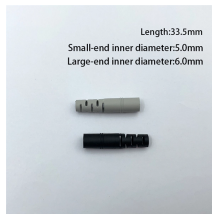

Supplier of wire mesh cable trays and wire basket trays in stainless steel for production facilities and the whole industry.

Achieve a clean, professional cable management system with the Kable Kontrol® Stainless Steel Cable Tray Straight Sections. Constructed from high-quality 304 stainless steel, these trays provide ...

Discover high-quality Cable Tray Systems at CableOrganizer. Organize and protect your cables with durable, reliable solutions for any setup. Shop now!