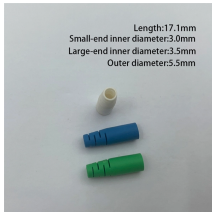

This guide will help you quickly understand the main types of fiber patch cords and how to choose the right solution for your project - and how ZION can support you with stable quality, ...