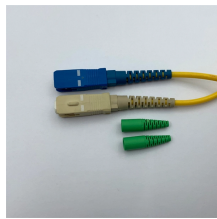

In this article, we will explore the specifications for household distribution boxes and provide guidance on how to install them correctly. Specifications of Household Distribution Boxes