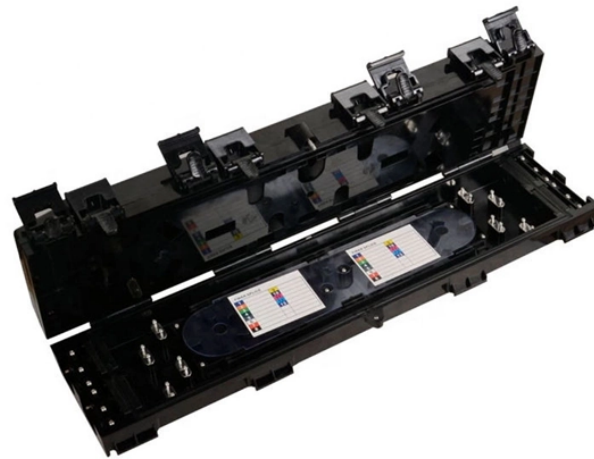

Southern European Steel Cable Tray Company

Southern European Steel Cable Tray Company

These are cable management systems composed of trays, mounting support systems, direction changing parts, connection parts and fittings with the purpose of carrying and fixing cables safely in ...

As Emit Metal, we are one of the leading manufacturers of metal cable trays, ladders, and trunking systems in Turkey since 2004. We have a monthly production capacity of over 1000 tons. Emit...

DKC is a European leader, and offers a comprehensive range of cable tray systems and energy protection, transport and distribution solutions for civil and industrial infrastructures.