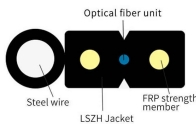

The Europa Bridge or Bridge of Europe is a 777-metre-long bridge carrying the A13 Brenner Autobahn over the 657-metre Wipp valley just south of Innsbruck, Tyrol, Austria.