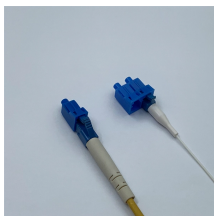

Based on our comprehensive analysis of market dynamics, compliance requirements, and buyer preferences, we recommend a three-phase strategic approach for Southeast Asian cable tray ...