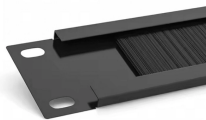

South Sudan sells fiber optic splice boxes

South Sudan sells fiber optic splice boxes

Fiber Optic 6 Core Multi | Single Mode Outdoor Fiber Cable \$ 100.00 - \$ 110.00 [Read more](#) Fiber Optic 8 Core Multi | Single Mode Outdoor Fiber Cable \$ 120.00 - \$ 130.00 [Read more](#) Fiber Optic 8 Port ...

IPTEC Limited is a South Sudan-based technology company providing internet connectivity and ICT infrastructure solutions to businesses, institutions, and organizations across the country.

FIMPXL is ready for splicing and it already contains a splice tray, couplings, pigtailed, and cable gland. Regarding different couplings, you can choose from SMA, ST, SC, LC, FC-PC, SC-RJ, E-2000, and ...

Description LIGHTspeed Splice Box - Complete Products Includes: 1 x 7mm Entry Gland 1 x Cassette 1x Enclosure 1 x 14.5mm Exit Gland 1 x Self Tapping screw

Shopit Fiber Optics sale in South Sudan has the best prices, speedy delivery and excellent service from genuine Fiber Optics dealers.

Explore reliable optical fiber splice closures for network deployment. Our closures prioritize reliability, installability, and flexibility.

With their compact and uniform design, the splice boxes for both the DIN rail and 19" mounting provide ample interior space for the secure connection of fiber optics.