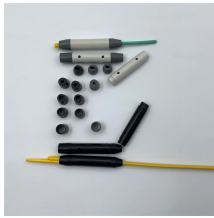

Single-mode fiber optic cable mounting

Single-mode fiber optic cable mounting

It consists of various components, including twisted pair cables, fiber optic cables, and cable accessories. Twisted pair cables are the most common type of cabling used in structured cabling ...

Use an SEL Transceiver Mounting Kit and adapter cable when connecting the transceiver to IEDs with an RJ-45 male serial connector or when the mounting depth is an issue (e.g., in switchgear ...

The ST Single Mode Fiber Adapter Panel amplifies a fiber optic network through ST connectors (known as Straight Tip connectors) that employ a bayonet-style coupling type, permitting a simple twist-on ...

The single-panel housing can be mounted in multiple orientations including a DIN rail mounting option to allow fiber protection and connectivity in electronic and/or control cabinet applications as well as ...