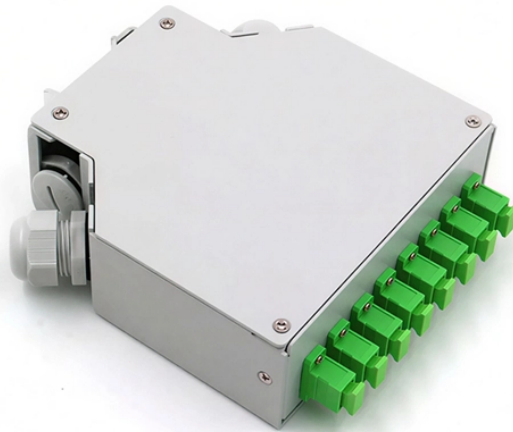

Serbian Fireproof Cable Tray Specifications

Serbian Fireproof Cable Tray Specifications

Toogle Mesh cable trays For fastening MNK system is used carriage screw type PEKOM M6X12mm

When fitting cable trays and their accessories, the products are cut on site to create changes of direction, adjust sections, etc. Damage can also occur during handling; as a result, both the ...

Widely used in electric, automobiles and construction industries; our Hot Dip Galvanized Cable Trays are sure appreciated by customers for its robust construction and capacity to withstand adverse ...