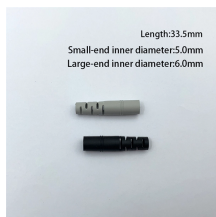

Our team has developed a new Fiber Optic Visio stencil. Now we have an extensive set of tools available on our website that can help you or your team to create detailed Visio drawings, ...