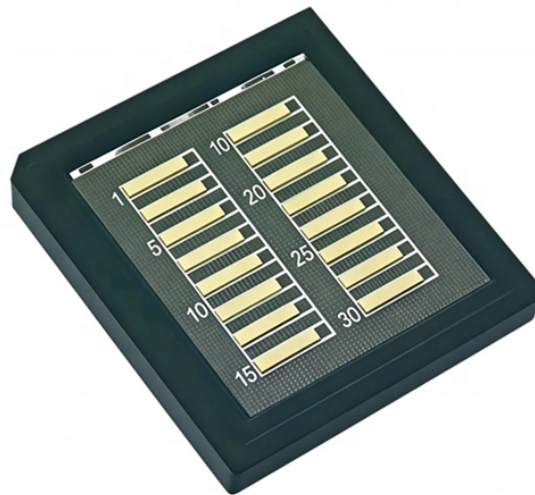

## Schematic diagram of fiber optic distribution frame structure

## Schematic diagram of fiber optic distribution frame structure

Whether you're building a central office, data center, or FTTx distribution network, understanding the right ODF configuration can greatly ...

CATALOGUE OF PICTURES Picture 5-1 Appearance of AR-RODF-SO series Optical Fibre Distribution Frames (ODF) Picture 5-2 Structure and dimensions of AR-RODF-SO series ODF (2.2 meter rack as ...

Fiber distribution frames are mainly utilized in large-scale communication rooms or data centers where significant volumes of optical cable access and distribution tasks need handling.

Optical Distribution Frame Features & Benefits Drawing 19" standard installation Metal structure, electrostatic power-coated surface Plastic components, light structure Low Insertion Loss Pull-out ...