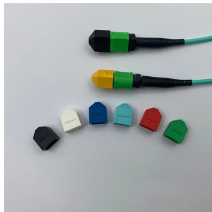

## Sc Simplex Adapter

SC Fiber Adapters APPLICATION g low loss fiber connections over high and low- temperature extremes. SC adapters are suitable for any data center, centr l office, MDU, CATV, or PON cabling ...

Reliable and compact solution for connecting single-mode or multimode fiber optic cables. Designed for high-performance and low-loss connections. Ensures precise alignment and secure mating of SC ...

Buy Digisol single mode SC adapter, Simplex SC & PC type adapter or fiber optic adapter now. Visit for more details.

The SC simplex fiber optic adapter facilitates the fiber optic connection. It is made of molded polymer material and contains a Zirconia ceramic alignment sleeve which allows precise alignment in the ...