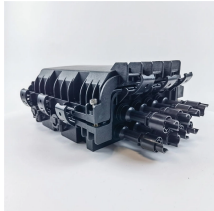

FASTConnect field installable connectors include LC, ST, SC and are compatible with 250 μm and 900 μm fiber optic cable, solutions designed for quick, tool-less termination. Ideal for enterprise, FTTx, ...