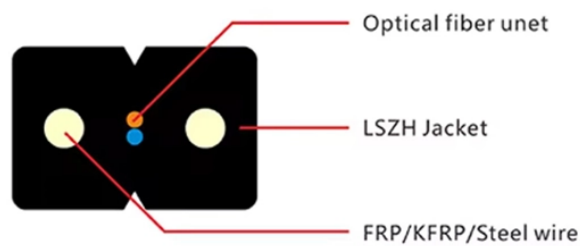

Sc Optical-to-Electro-Mechanical Module

Sc Optical-to-Electro-Mechanical Module

Compare LC, SC, FC, ST, MPO & MTP fiber optic connectors with expert insights. Learn which connector fits your data center or enterprise network best.

Sercalo Microtechnology's SC type co-axial 1xN and 2xN fiber optic switches are based on a design where a single MEMS mirror redirects light from a common fiber to one of N ports. The miniature ...

MEMS Optical Matrix Switch Module is built with DiCon's proprietary MEMS technology. Each module contains 2 sets of MEMS mirrors for making 1-to-1 connections between input and output ports. The ...

Small reliable optical MEMS switch, featuring up to 60 optical ports, hermetically sealed by laser welding, low insertion loss and optional UART, I2C or TTL driver.

MEMS (Micro-Electro-Mechanical Systems) switch technology offers higher performance and longer operational life compared to conventional prism-based optical switching. These optical PXI modules ...