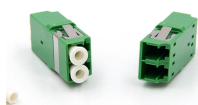

Crafted from high-quality materials, and the drop fiber optic cable ensure stable signal transmission over extended periods. The cables feature advanced fiber protection technology, minimizing signal loss ...