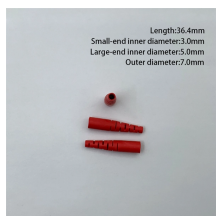

Based on Huawei Versatile Routing Platform (VRP), the S9700 provides high L2/L3 switching capabilities and integrates diversified services such as MPLS VPN, hardware IPv6, desktop cloud, ...