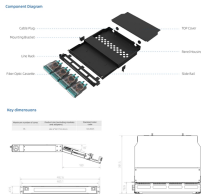

Right-angle finished cable trays

Right-angle finished cable trays

Cable trays and baskets are designed to help support and route cable bundles in an organized manner along ceilings or walls. Shop for cable tray systems now.

Cable Tray, 2" Depth x 4" Width x 10" Section, Material: Carbon Steel. Finish: Electroplated Zinc.

I used your Wire Management Tray with your motorized desk in my home office. It did a great job of holding and hiding the many wires (power and video), helping to keep my office looking neat, clean, ...

The Cable Tray is a simple cable management solution to help organize your desk's wires and cables.

Cable Tray and Cord Reels Precision engineered. Constructed from high-quality welded steel wire, Cablofil® Wire Mesh Cable Tray is the result of decades of research and over 94,000 miles of ...