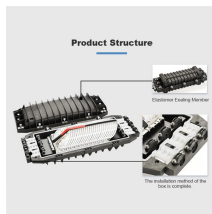

When fitting cable trays and their accessories, the products are cut on site to create changes of direction, adjust sections, etc. Damage can also occur during handling; as a result, both the ...

For ladder or ventilated trough trays, the total sum of the cross-sectional areas of all the cables to be installed in the cable tray must be equal to or less than the allowable cable area for the tray width, as ...

Learn how to choose the best cable tray system for your needs. Explore types, materials, installation tips, and NEC compliance in this expert guide.