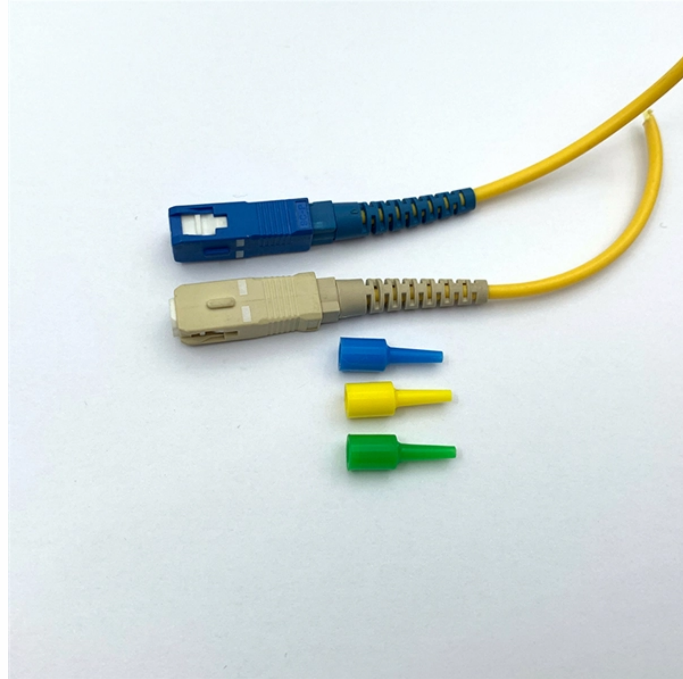

Residential Cable Tray Foundation

Residential Cable Tray Foundation

Refers to the approximate height of a cable tray used for specifying. Selecting a specific height will show cable trays with that height, as well as cable tray accessories compatible with that height.

Used for safely and securely mounting cable trays, our RTS Roof Cable Tray Supports (H-Stands) are available in a variety of configurations for numerous applications.

PHP's cable tray support system is engineered to sustain various sizes of cable runs on your rooftop. PHP is the leader in cable tray support systems.

Our wire-mesh cable trays are ideal for managing and protecting electrical and communication cables within building frameworks. The flexibility and strength of our wire-mesh wire trays and nylon ...

The document provides details on the design of a cable tray mechanical support system, including specifications for cable tray sleepers, impeded steel plates, and concrete foundations.

Channel cable tray secures cables using Eagle Basket pre-punched holes. New pre-punched holes allow the secure attachment of cables to the inside of the channel without the need to drill holes, ...

Contact Us