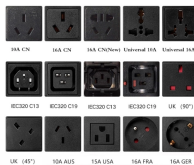

The Price Landscape: Breaking Down the Costs
When you start looking for a distribution box, you'll quickly realize the price range is wider than a highway. You might find a small plastic unit for the ...