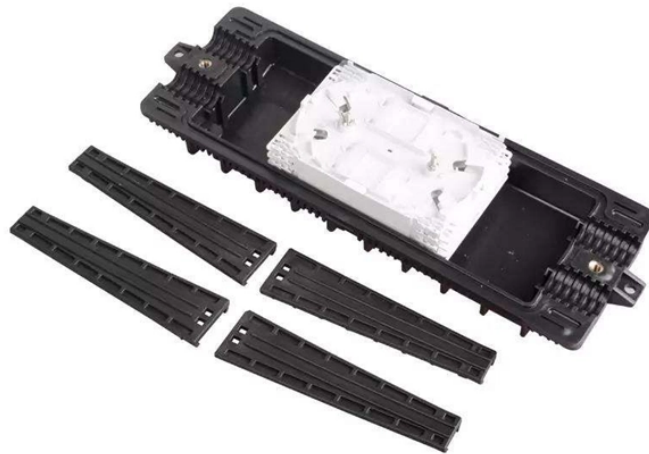

Price of photovoltaic panel step-down module

Price of photovoltaic panel step-down module

Applicable Models: AC300/AC500/EP500/EP500Pro
 Function * Step down the voltage of rigid panels to 120V from 550V * Support 3000W Max input * 3000W Max output * IP54 Click for User Manual

Description Compatible with AC300 and EP500 power station Step down the voltage of rigid panels to 120V from 550V Accept 3000W Max Input Power 3000W Max Output IP54 Grade

Estimated Arrival: Between Mar 02 and Mar 04.
 *ETA to the USA Only. Shipping & Returns: Free Shipping. All The Time. Applicable Models: AC300/EP500/EP500Pro. Click To ...

Description Description Applicable Models: AC300/EP500/EP500Pro Function * Step down the voltage of rigid panels to 120V from 550V * Support 3000W Max input * 3000W Max output * IP54

Auto start voltage will be pulled down to 7V less or smaller engine at high speed when the voltage up to 15V or higher. For 12V electrical work hard at work, this automatic buck module solves this problem, ...

When the solar panel is used for power supply, the charging current during solar hours is also very small, which is lower than the current of the rotating lamp, and the green light will also be on, but it is ...