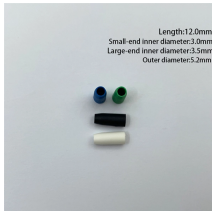

LM2596 Adjustable DC-DC Step-Down Buck Converter Module with LED Voltmeter Display, Voltage Regulator 4.0-40V Input to 1.25-37V Output Power Supply Module (Pack of 2)

Bluetti PV VOLTAGE STEP DOWN MODULE (D300S)
$ 499.00 Original price was: $499.00. 99.80
Current price is: $99.80.