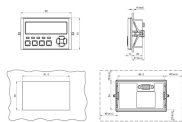

Electrical Double-Door Distribution Box Distribution Box Switch Box Control Lighting Switch Box Control Box Power Cabinet Power Cabinet NAQ3