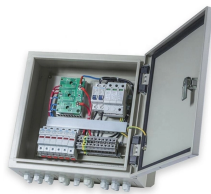

Choose from our selection of terminal boxes, including over 4,300 products in a wide range of styles and sizes. Same and Next Day Delivery.

Terminal Box ATEX 01.116.001 - Terminal Box For Vibration Sensors from HAUBER Elektronik. View datasheets, pricing and availability from DigiKey now!

Terminal blocks and strips are essential components in any electrical installation, providing a safe, organized, and reliable method for connecting wires. From complex industrial control panels to ...

BNC termination boxes offer a secure and convenient access point for vibration data collection, especially in hazardous or hard-to-reach locations. These enclosures do not supply sensor excitation ...

CTC's JB110 iBox standard size, single-axis vibration switch box for 4 to 12 single-output accelerometers is a fiberglass, NEMA 4X rated enclosure with IEPE sensor condition indicator lights and a ...