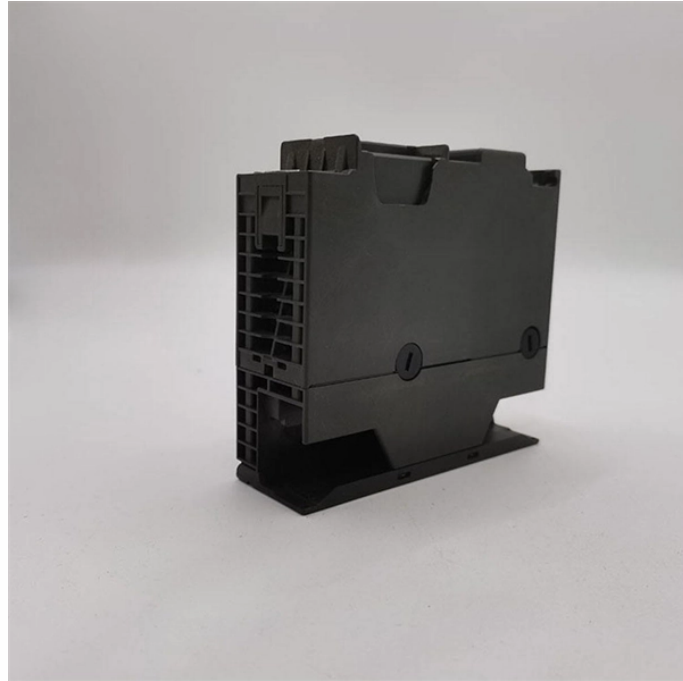

Price of Optical Cable Interconnector Box

Price of Optical Cable Interconnector Box

Our Fiber Distribution Boxes are specially built to accommodate various amounts of simplex or duplex adapters needed for your fiber-to-the-home (FTTH), fiber-to-the-building (FTTB), or fiber-to-the-curb ...

Explore reliable FTTH terminal boxes for secure fiber termination and distribution. Wall-mounted design, robust build, for home and industrial optical networks.

LARGE CAPACITY STORAGE: The Optical Fiber Splice Box is designed to ...

The body of Fiber Cable Joint Box is made of imported reinforced plastic, which has high strength and corrosion resistance. The Fiber Cable Joint Box is suitable for the connection in the terminal room of ...