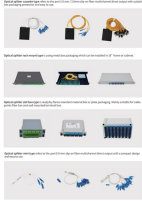

Product Compare (0) A9XPH312 - Acti9 Comb Busbar 12 Modules 3P 100A Schneider Electric Acti9 Comb Busbar 3L 18mm Pitch - 12 modules - 100A This Acti9 product is a c.. \$72.23 inc GST

Scott Electrical is your local electrical supplies store with an extensive range of products for sale in Auckland and across NZ.

Made by Victron, this bus bar is rated at 1500A and can connect up to 5 circuits in parallel with mega-fuse modular blocks. Please note: This product is only the busbar, fuses and Mega Fuse holder are ...

View our range of products in Busbars, Terminals & Insulators. These include Scanstrut Waterproof Junction Boxes, Hella Weatherproof Cable Connector, Blue Sea PowerBars.

Browse, compare, and purchase with a streamlined shopping experience. Find everything you need to keep your systems running smoothly.