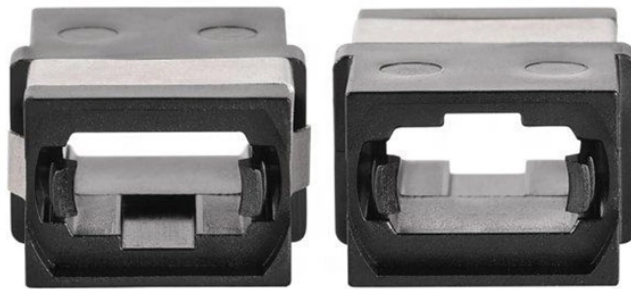

Price of New Distribution Box Panel

Price of New Distribution Box Panel

Electrical panel replacement costs \$530 to \$2,100, depending on the location, the type of hardware, and any required building materials.

The retail cost of a new electrical panel itself ranges from \$40 to \$1,250 with most spending \$160 depending on the amperage and type. In some cases, your power company will need ...

Typical cost ranges for replacing a distribution box or service panel in the United States vary widely based on panel size, amperage, labor, and whether a full service upgrade is needed.

Whatever you're looking for - from 200 amp Square D panels and Leviton's line of smart breaker boxes to quick installation options from Siemens, Eaton commercial-grade value packs, plus GE breakers ...