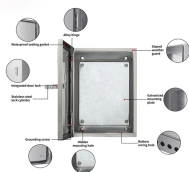

Price of Flat-Lying Distribution Box

Price of Flat-Lying Distribution Box

We manufacture and stock Distributions Boxes in various sizes from 3 outlets to 14 outlets:

Shop Distribution Boxes at Ferguson. Find expert-curated Distribution Boxes products from the #1 US plumbing supplier and top distributor of HVAC, waterworks, and MRO products.

Premium-Line FTTH distribution box is aim designed for multi-purpose applications in FTTH projects, the dual layer design supports direct termination, and also FTTH distributions via mini splitter built in, ...

Buy BF-UT-4/96-C 103118 Y7-103118 EATON ELECTRIC Complete flush-mounted flat distribution board with window, white, 24 SU per row, 4 rows, type C the best pr..

Flush mounted distribution box with flat door Grid List Sorting (Basic) 50 results / page

We have the solution to all of your onsite needs with our 20" Distribution Box! This box is great for large or small applications. No other box allows you to choose where to set your inlets or outlets.