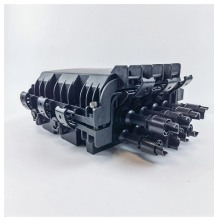

## Price of Explosion-proof Distribution Box Special Switches

Find your explosion-proof limit switch box easily amongst the 11 products from the leading brands (Sapag Valves, LGM ENGINEERING, FESTO, ...) on DirectIndustry, the industry specialist for your ...

2-Pole, 20 Amp, 120/277V AC, 1-Gang, EFS Non-Sealed Tumbler Switch, Rocker Arm Operated, Explosion-Proof, Dust-Ignitionproof, 1/2" Hubs. Includes: EDS Type Feed-Through Outlet Box.

Discover premium explosion-proof switching boxes at SAFSALE. Our durable, high-safety solutions protect critical systems in hazardous environments. Order now for fast USA shipping!