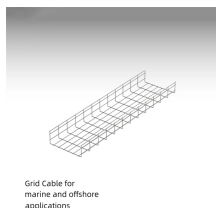

Explore a wide range of our Din Rail Box selection. Find top brands, exclusive offers, and unbeatable prices on eBay. Shop now for fast shipping and easy returns!