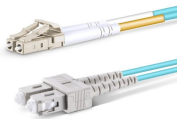

Explore explosion-proof enclosure price ranges, materials, sizes, and lead times. Compare steel, aluminum, and polycarbonate hazardous-area ...